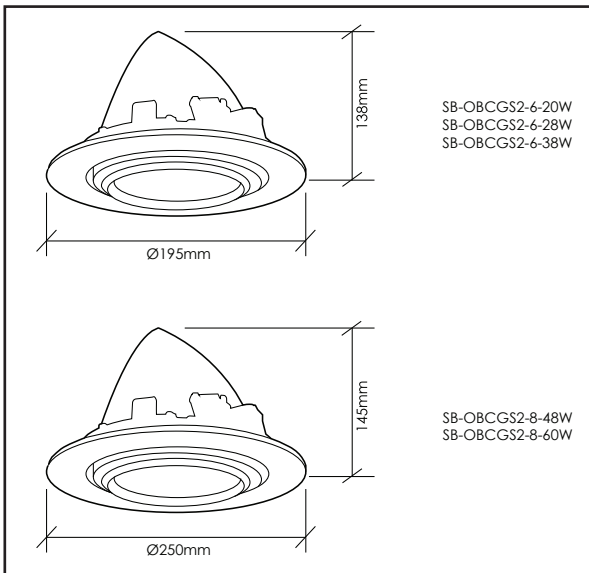

TECHNICAL DRAWING